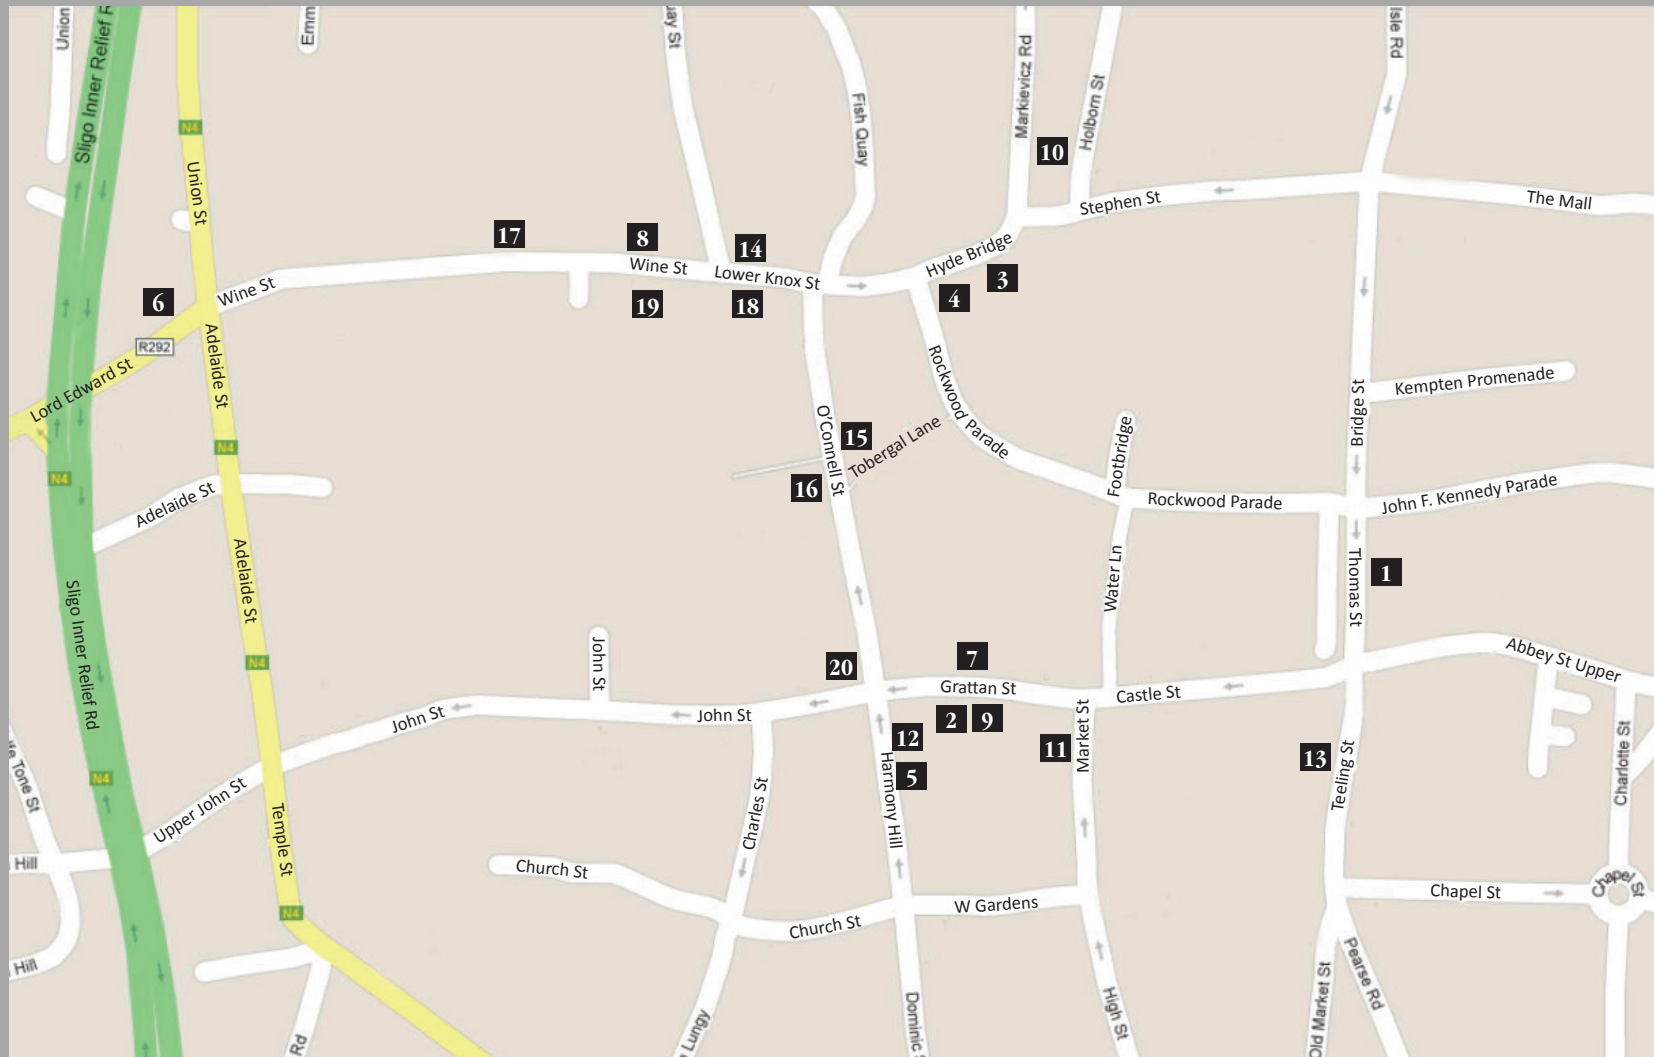

FACES OF SLIGO TOWN TRAIL MAP

1. Alfies, barber shop
2. Armin Lowe, jewellers
3. Barton Smith Lock and Safe
4. Barton Smith Sports
5. Blackrock
6. The Bus Top
7. Clarke's, victuallers
8. J. Clarke Victuallers
9. Collery's, menswear
10. Connolly's, public house
11. Cosgrove's
12. Henry's, barber shop
13. Higgins Pharmacy
14. Lyons
15. Moffitts
16. Mullany Bros.
17. Nice Price
18. Michael Quirke
19. Vinnie Middleton
20. Wherly Bros., jewellers